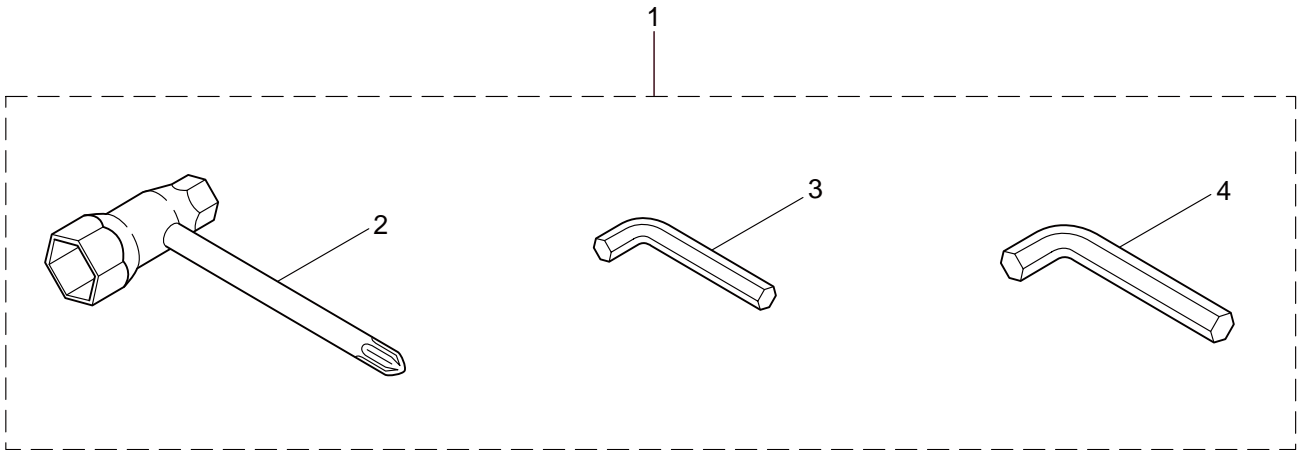

2. HT230D-R (IRELAND) ACCESSORIES

Ref.No.	Part No.
2-1	264606
2-2	264607
2-3	219431
2-4	219432
2-5	521859
2-6	270265