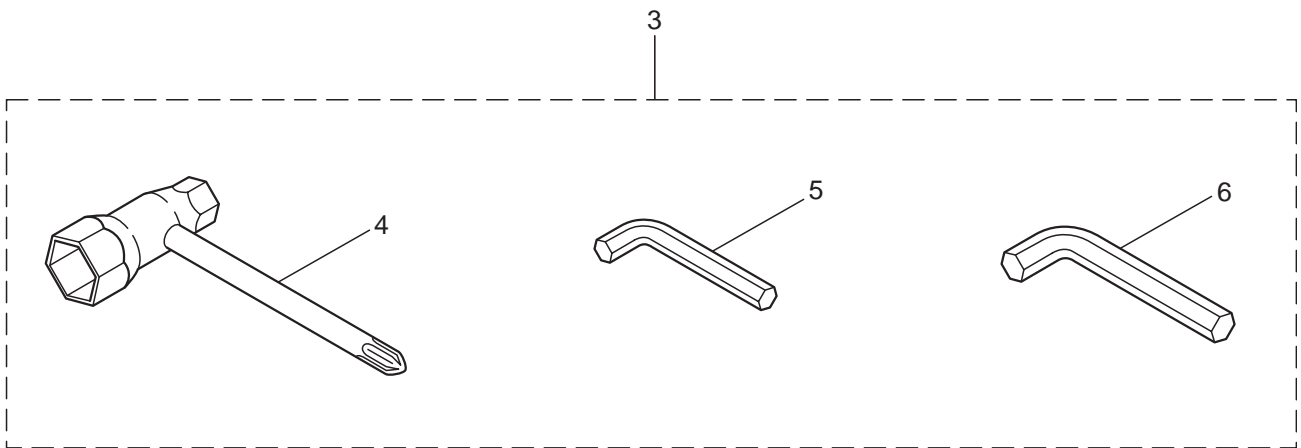

2. HT2350D-RX
ACCESSORIES

Ref.No.	Part No.
2-1	271209
2-2	522321
2-3	264606
2-4	264607
2-5	219431
2-6	219432