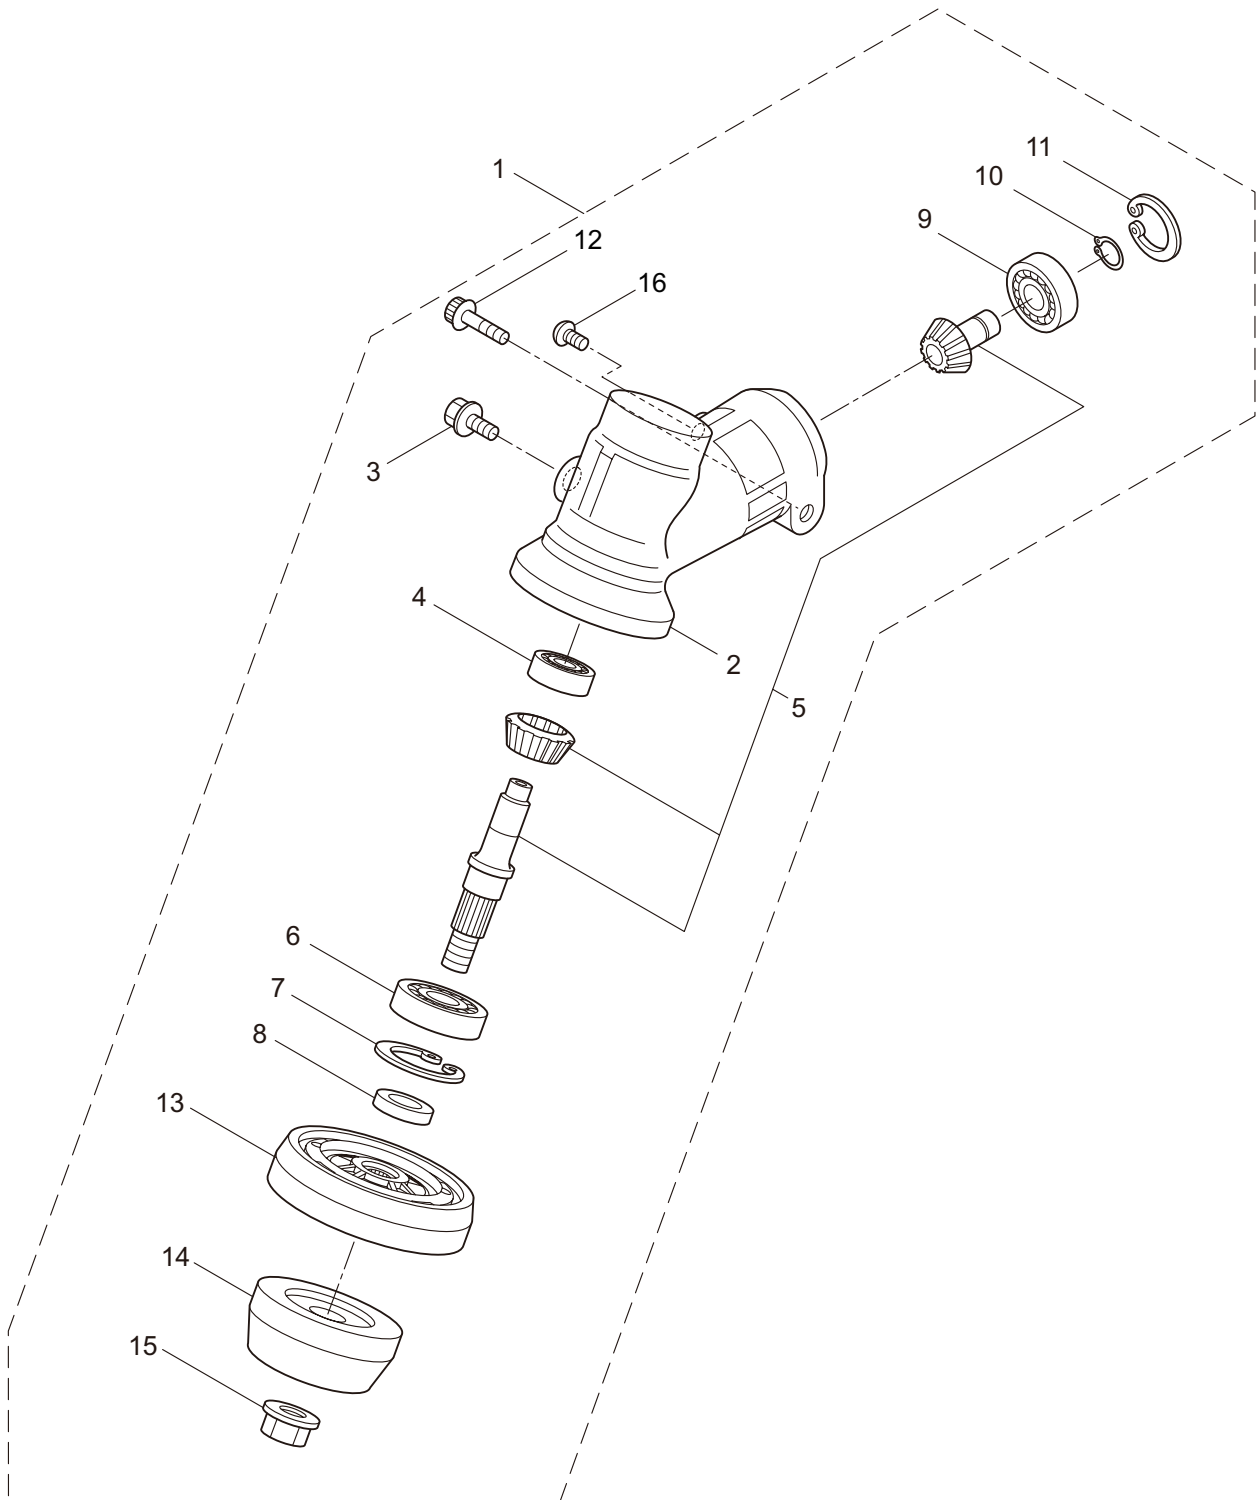

2. MX24
GEARCASE

Ref. No.	Part No.	Part Name	Q'ty	Remarks
2-1	232070	Gearcase Ass'y	1	Incl.2-16
2-2	226284	Gearcase	1	
2-3	225897	Bolt	1	M6x8
2-4	226285	Bearing	1	#626
2-5	227108	Gear Set	1	
2-6	112184	Bearing	1	#6000DDU
2-7	054676	Snap Ring	1	#26
2-8	225898	Collar	1	10x16xT2.6
2-9	226286	Bearing	1	#609ZZ
2-10	228477	Snap Ring	1	#9
2-11	140270	Snap Ring	1	#24
2-12	261246	Cap Screw	1	M5x25
2-13	225891	Boss Adapter	1	
2-14	225892	Blade Boss B	1	
2-15	225893	Nut	1	M8
2-16	219087	Cap Screw	1	M5x10