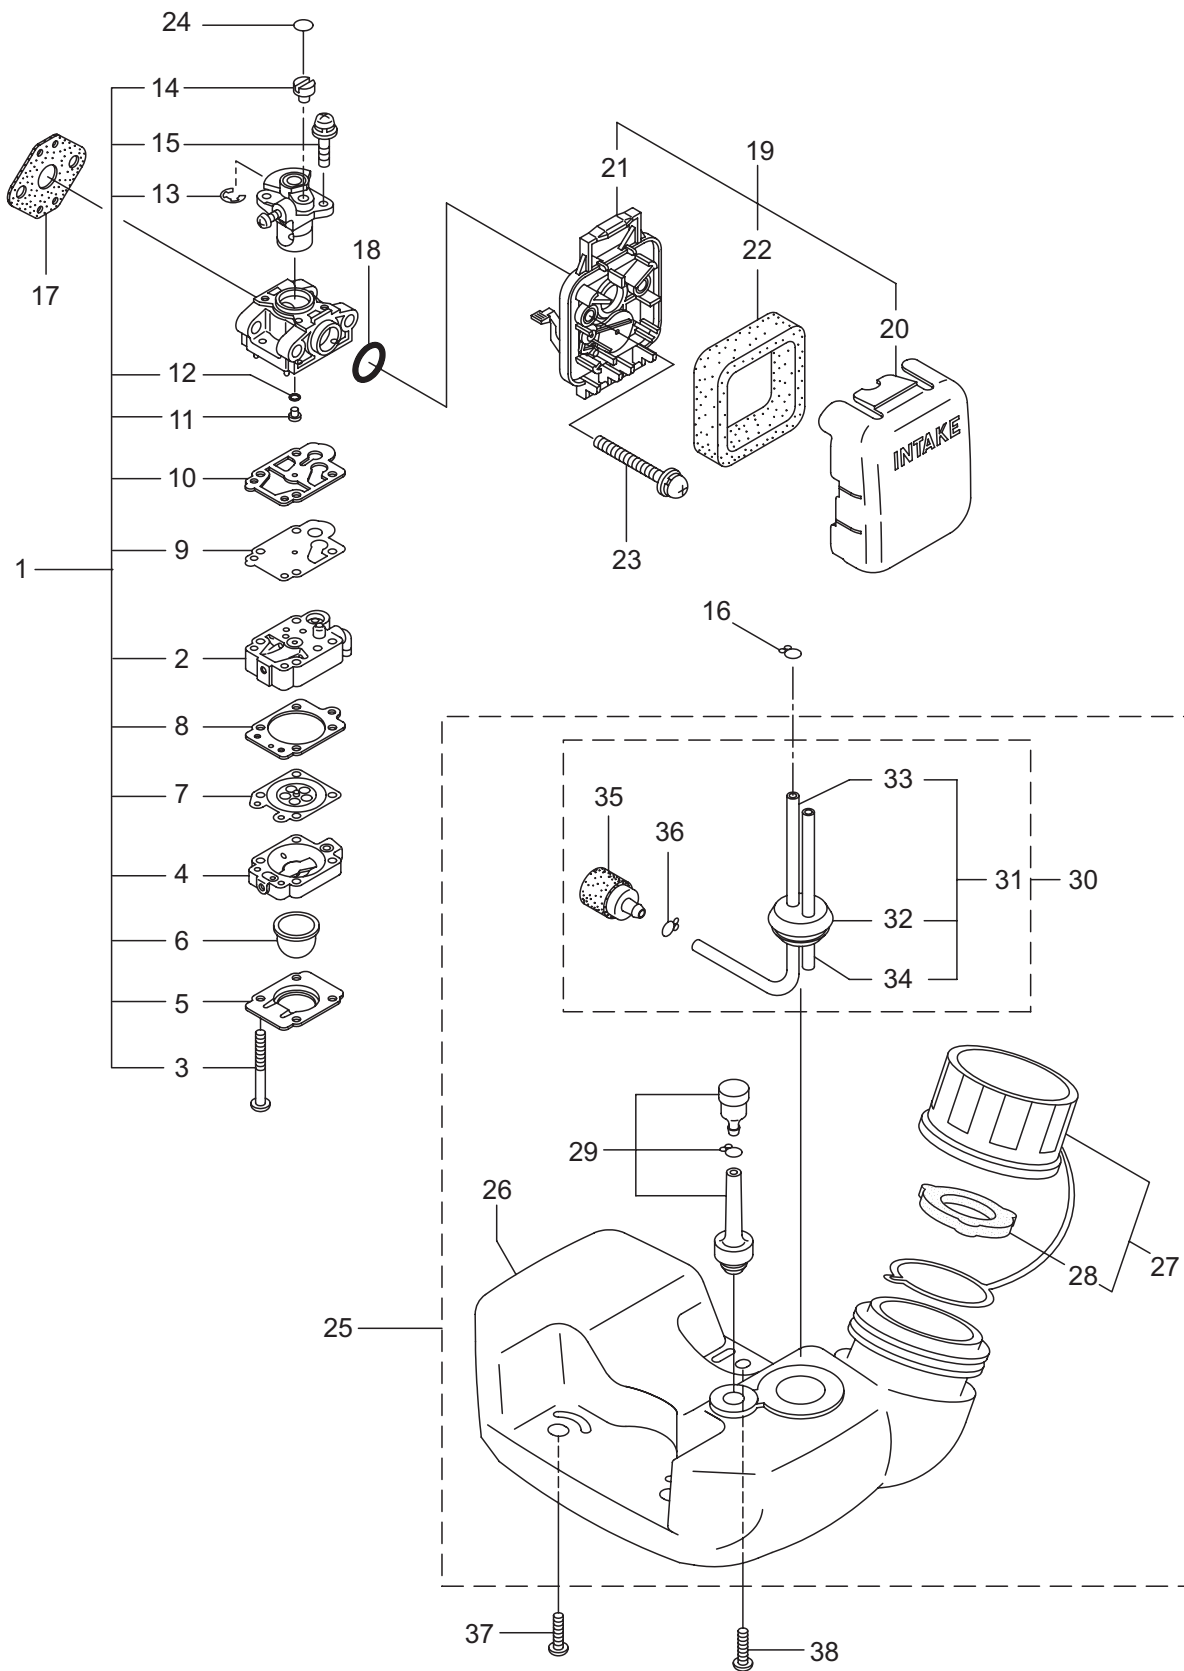

4. MX24
CARBURETOR, FUEL TANK

Ref. No.	Part No.	Part Name	Q'ty	Remarks
4-1	283893	Carburetor Ass'y	1	Incl.2-15 New gasket required
4-2	263739	Pump Body	1	
4-3	262996	Screw	4	
4-4	262991	Purge Body	1	
4-5	262992	Cover Plate	1	
4-6	261874	Primer Bulb	1	
4-7	283905	Diaphragm, Meterring	1	
4-8	262993	Gasket	1	
4-9	262994	Diaphragm,Fuel Pump	1	
4-10	282576	Gasket	1	
4-11	262730	Main Jet	1	#39
4-12	261871	O-Ring	1	
4-13	261876	E-Ring	1	
4-14	261658	Swivel	1	
4-15	264682	Screw	2	
4-16	261117	Clip	1	
4-17	261864	Gasket	1	
4-18	264691	O-Ring	1	
4-19	266420	Cleaner Ass'y	1	Incl.20-22
4-20	264709	Cover	1	
4-21	266433	Housing	1	
4-22	264695	Filter	1	
4-23	269834	Screw	2	
4-24	280020	Swivel Ring	1	
4-25	285728	Fuel Tank Ass'y	1	Incl.26-36
4-26	285664	Fuel Tank	1	
4-27	281564	Fuel Tank Cap Ass'y	1	Incl.28
4-28	269377	Gasket	1	
4-29	261696	Breather Ass'y	1	
4-30	265752	Fuel Pipe Pick-up Ass'y	1	Incl.31-36
4-31	264031	Fuel Pipe Ass'y	1	Incl.32-34
4-32	261115	Grommet	1	
4-33	261690	Fuel Pipe	1	160L
4-34	263038	Return Pipe	1	3x6x85L
4-35	264653	Filter Ass'y	1	
4-36	261117	Clip	1	
4-37	269828	Screw	2	M5x16
4-38	281208	Screw	1	M5x16