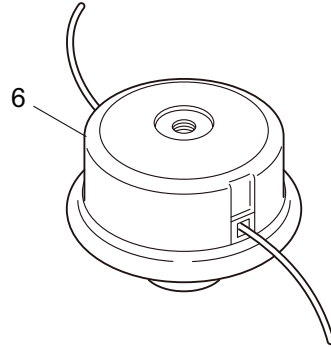

5. MX24
ACCESSORIES