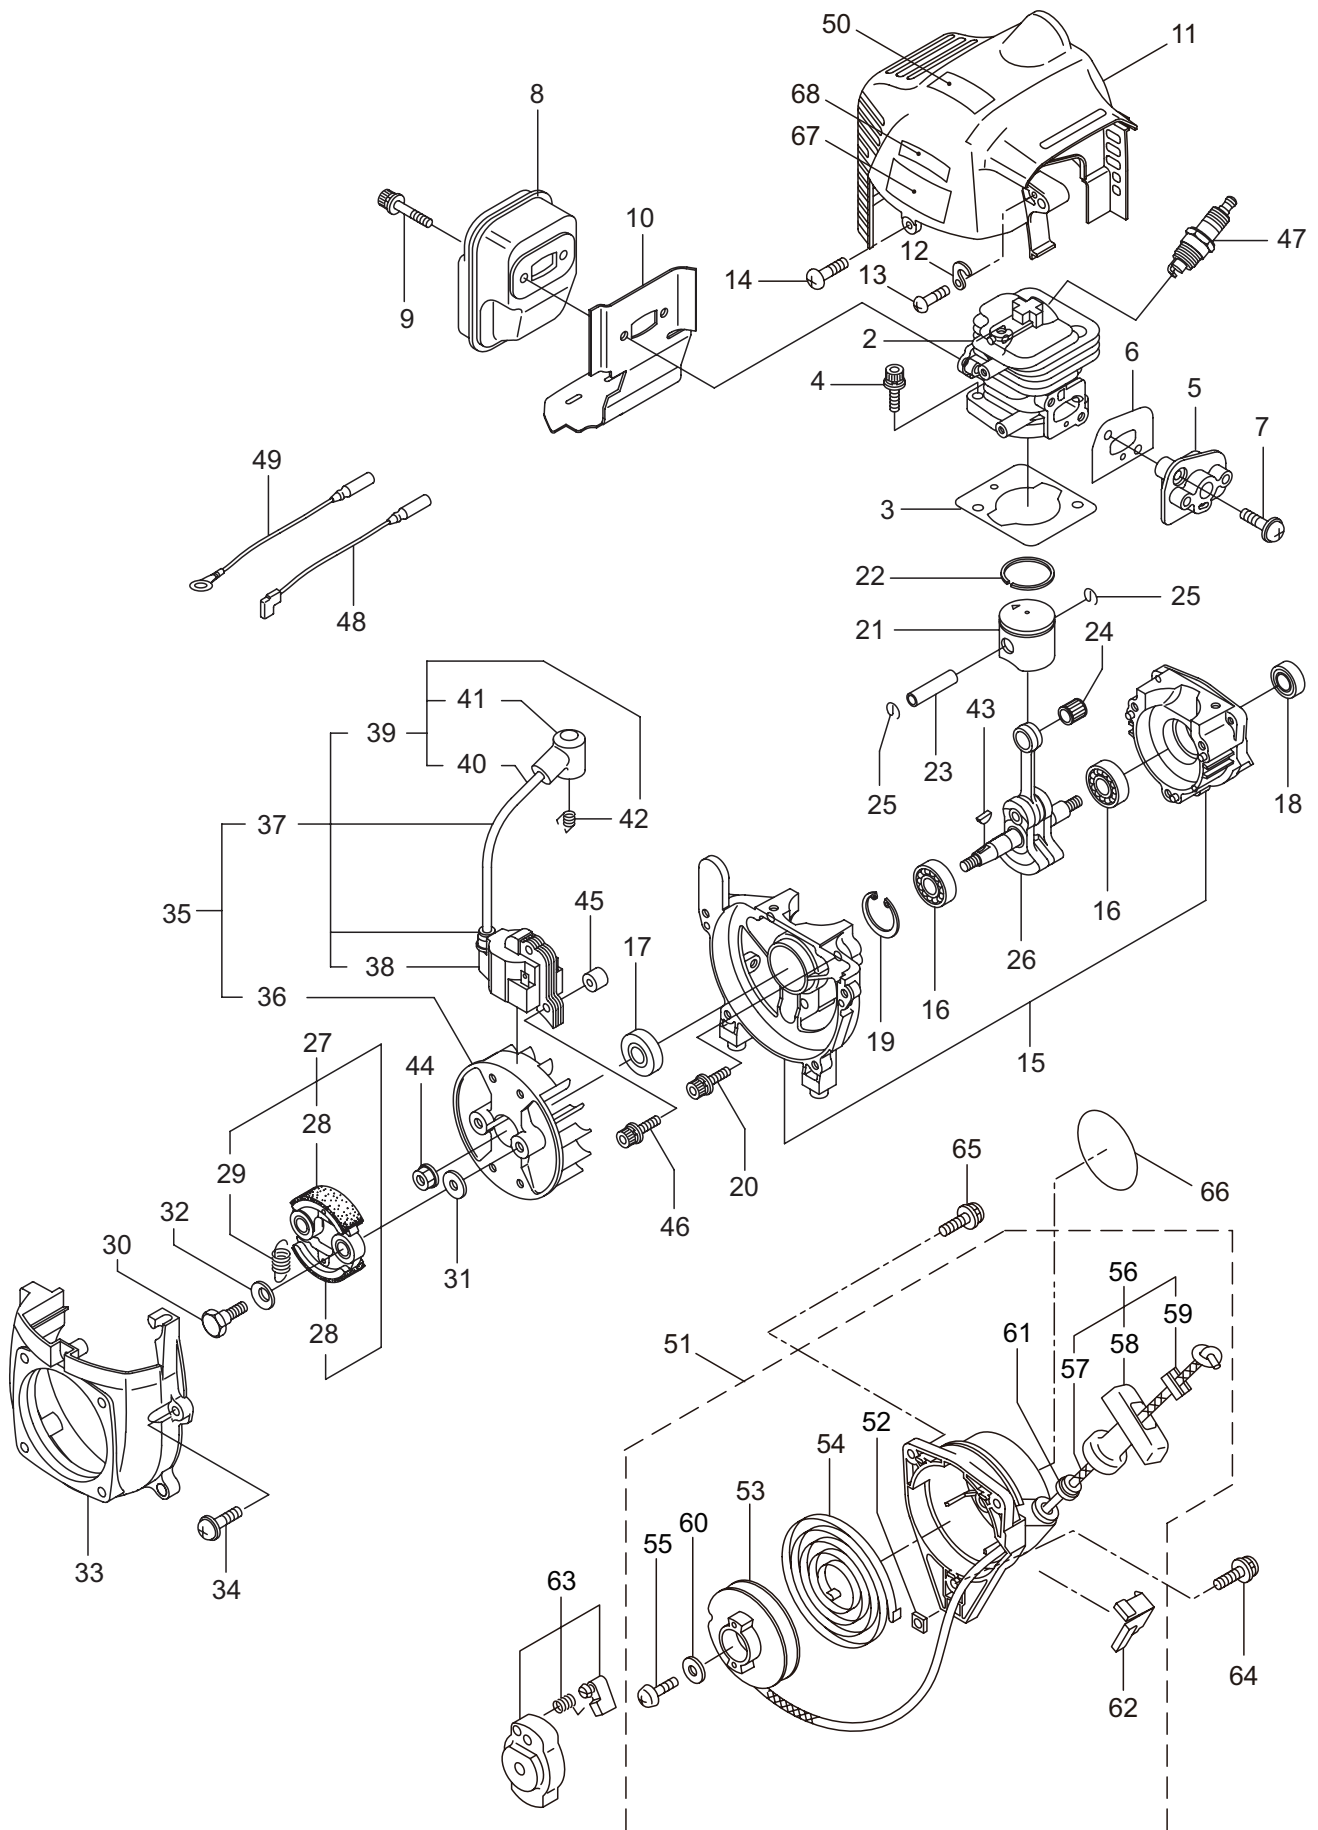

2. MX24
GEARCASE

Ref. No.	Part No.	Part Name	Q'ty	Remarks
2-1	232070	Gearcase Ass'y	1	Incl.2-16
2-2	226284	Gearcase	1	
2-3	225897	Bolt	1	M6x8
2-4	226285	Bearing	1	#626
2-5	227108	Gear Set	1	
2-6	112184	Bearing	1	#6000DDU
2-7	054676	Snap Ring	1	#26
2-8	225898	Collar	1	10x16xT2.6
2-9	226286	Bearing	1	#609ZZ
2-10	228477	Snap Ring	1	#9
2-11	140270	Snap Ring	1	#24
2-12	261246	Cap Screw	1	M5x25
2-13	225891	Boss Adapter	1	
2-14	225892	Blade Boss B	1	
2-15	225893	Nut	1	M8
2-16	219087	Cap Screw	1	M5x10

3. MX24 ENGINE

Ref. No.	Part No.	Part Name	Q'ty	Remarks
3-46	261256	Cap Screw	2	M4x25
3-47	262483	Spark Plug	1	NGK BP6MR6Y
3-48	267492	Lead	1	130L
3-49	282880	Wire, Lead	1	
3-50	267561	Label	1	
3-51	273093	Recoil Ass'y	1	Incl.52-62
3-52	269423	Nut	1	
3-53	280492	Reel	1	
3-54	287421	Spiral Spring	1	
3-55	280494	Screw	1	
3-56	280495	Starter Rope Ass'y	1	Incl.57-59
3-57	283616	Starter Rope	1	
3-58	280497	Starter Grip	1	
3-59	280550	Stopper	1	
3-60	280547	Washer	1	
3-61	280548	Collar	1	
3-62	288500	Plate	1	
3-63	287399	Stator Pulley Ass'y	1	
3-64	269833	Screw	1	M4x16
3-65	280489	Screw	2	M4x20
3-66	288693	Label	1	EE230
3-67	286122	Label	1	MARUYAMA
3-68	284587	Label	1	