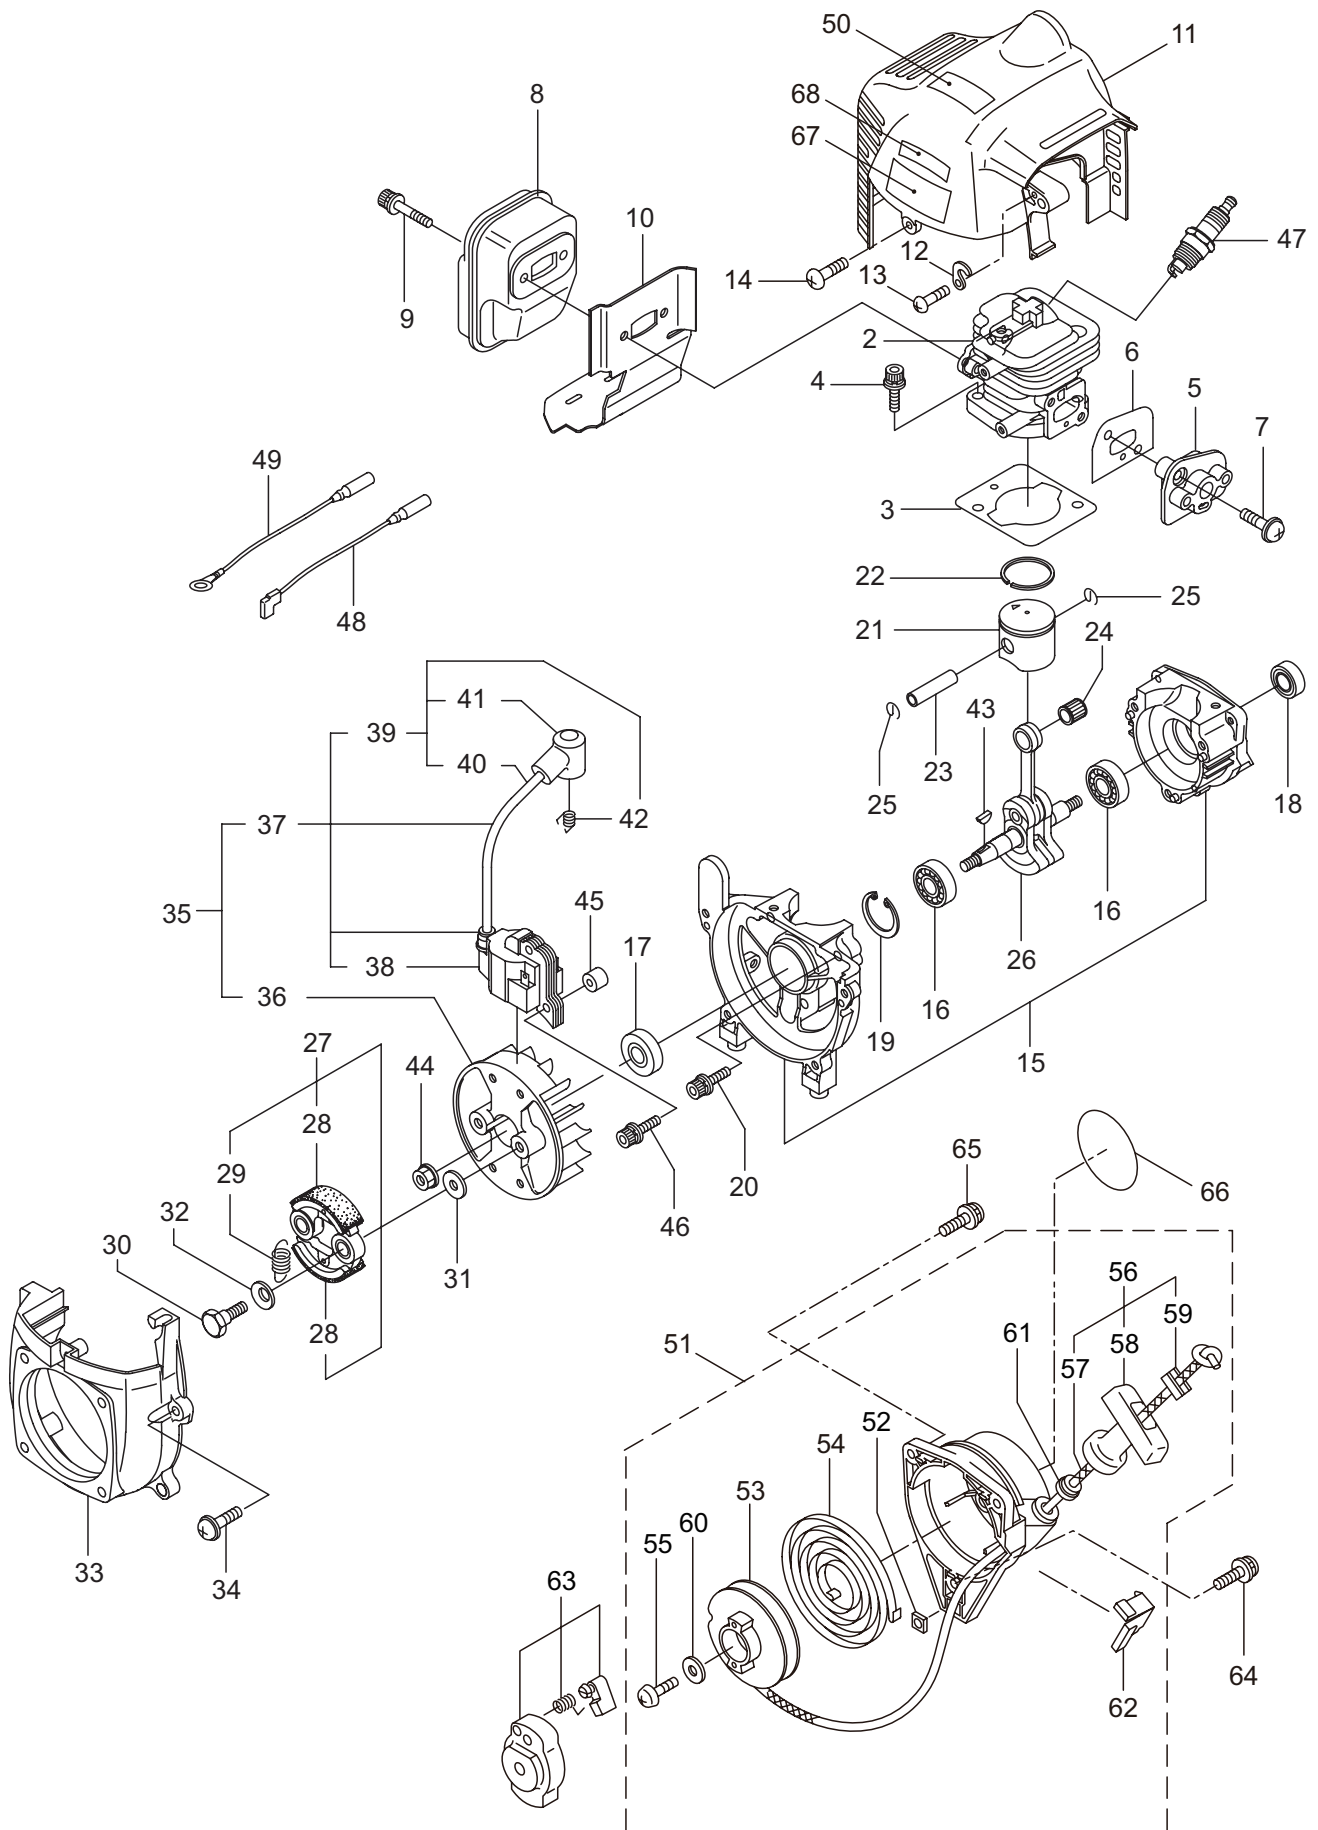

3. MX24 ENGINE

Ref. No.	Part No.	Part Name	Q'ty	Remarks
3-1	858978	Engine	1	EE230/38
3-2	266249	Cylinder	1	New gasket required
3-3	283420	Gasket	1	
3-4	267290	Cap Screw	2	M5x20
3-5	263772	Insulator	1	New gasket required
3-6	267049	Gasket	1	
3-7	269826	Screw	2	M5x25
3-8	281524	Muffler	1	
3-9	266264	Cap Screw	2	M5x50
3-10	280409	Gasket	1	
3-11	282926	Top Cover	1	
3-12	283983	Hook	1	
3-13	283984	Screw	1	M3x10
3-14	280144	Tapping Screw	1	
3-15	273674	Crankcase	1	
3-16	280488	Bearing	2	PPL 6001
3-17	261492	Oil Seal	1	ISCD12287
3-18	261386	Oil Seal	1	ISCD12227
3-19	055185	Snap Ring	1	#28
3-20	261612	Cap Screw	3	M5x30
3-21	283265	Piston	1	
3-22	263789	Piston Ring	1	
3-23	281185	Piston Pin	1	
3-24	261037	Bearing, Needle	1	KBK8x11x11.8x1
3-25	261576	Clip, Piston	2	
3-26	267193	Crankshaft/Conn.Rod Ass'y	1	
3-27	269168	Clutch Ass'y	1	Incl.28,29
3-28	269169	Clutch Shoe	2	(2)required
3-29	269173	Spring, Clutch	1	
3-30	269647	Clutch Bolt	2	
3-31	269175	Washer	2	6.1x15x1.6
3-32	261777	Wave Washer	2	
3-33	283386	Fan Cover	1	
3-34	269831	Screw	4	M5x20
3-35	280469	Magneto Ass'y	1	Incl.36-42
3-36	261356	Rotor/Fan	1	
3-37	280470	Ignition Coil Ass'y	1	Incl.38-42
3-38	267401	Coil	1	
3-39	280868	Spark Plug Wire Ass'y	1	Incl.40-42
3-40	280869	Spark Plug Wire	1	
3-41	280870	Plug Boot	1	
3-42	280871	Connector	1	
3-43	261076	Woodruff Key	1	3x10
3-44	261417	Nut, Rotor	1	M8
3-45	280381	Spacer	2