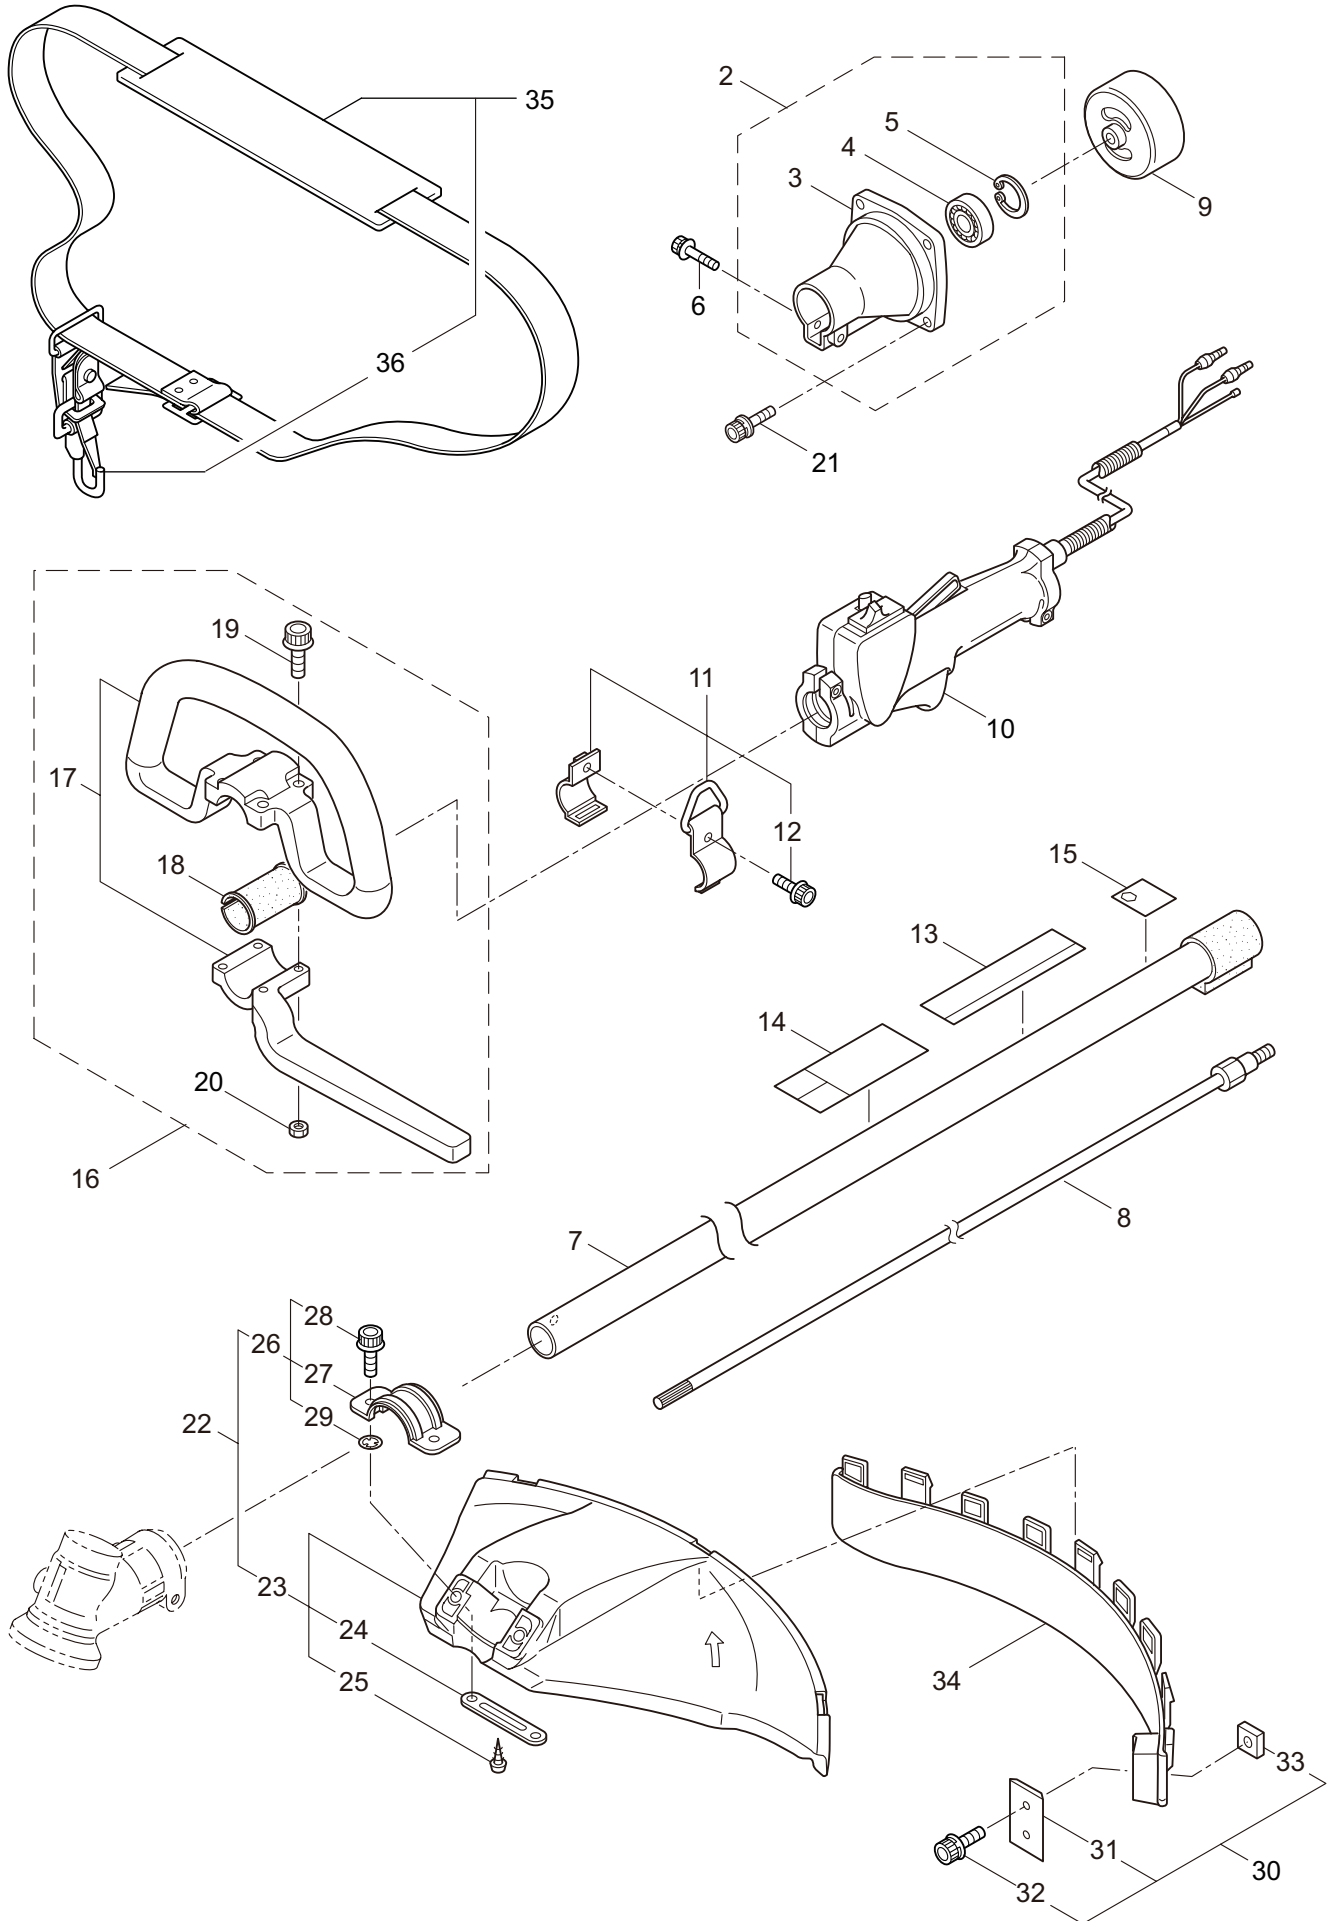

PARTS LIST

MX24

CONTENTS

1. MAIN BODY	1 ~ 2
2. GEARCASE.....	3 ~ 4
3. ENGINE.....	5 ~ 8
4. CARBURETOR, FUEL TANK	9 ~ 10
5. ACCESSORIES	11 ~ 12

2014. 07.

MARUYAMA

P/N 523266-4

1. MX24
MAIN BODY

Ref. No.	Part No.	Part Name	Q'ty	Remarks
1-1	363907	MX24-01	1	
1-1	363918	MX24-02	1	
1-2	221473	Clutch Case Ass'y	1	Incl.3-5
1-3	221474	Clutch Case	1	
1-4	016405	Bearing	1	#6200ZZ
1-5	013825	Snap Ring	1	#30
1-6	261612	Cap Screw	1	M5x30
1-7	224123	Driveshaft Tube	1	
1-8	226399	Driveshaft Ass'y	1	
1-9	229091	Clutch Drum	1	
1-10	223153	Throttle Trigger	1	
1-11	215533	Hanging Bracket Ass'y	1	Incl.12
1-12	261762	Cap Screw	1	M5x14
1-13	233272	Label	1	MX24
1-14	223188	Label	1	
1-15	228043	Label	1	
1-16	224324	Loop Handle Ass'y	1	Incl.17-20
1-17	222520	Loop Handle	1	
1-18	213171	Packing	1	
1-19	215608	Cap Screw	4	M5x30x16
1-20	081027	Nut	4	M5
1-21	261250	Cap Screw	4	M5x20
1-22	232075	Safety Cover Ass'y	1	Incl.23-29
1-23	231232	Safety Cover Ass'y	1	Incl.24,25
1-24	227819	Bracket	1	
1-25	221580	Screw	1	4x8
1-26	232076	Bracket Ass'y	1	Incl.27-29
1-27	227820	Bracket	1	
1-28	220632	Cap Screw	2	M6x30
1-29	231704	Washer	2	6x13xt1.0
1-30	231882	String Cutter Ass'y	1	Incl.31-33
1-31	230747	String Cutter	1	
1-32	261250	Cap Screw	1	M5x20
1-33	228325	Nut	1	
1-34	230748	Cover Extention	1	
1-35	220533	Hanging Strap Ass'y	1	Incl.36
1-36	231657	Hook	1	